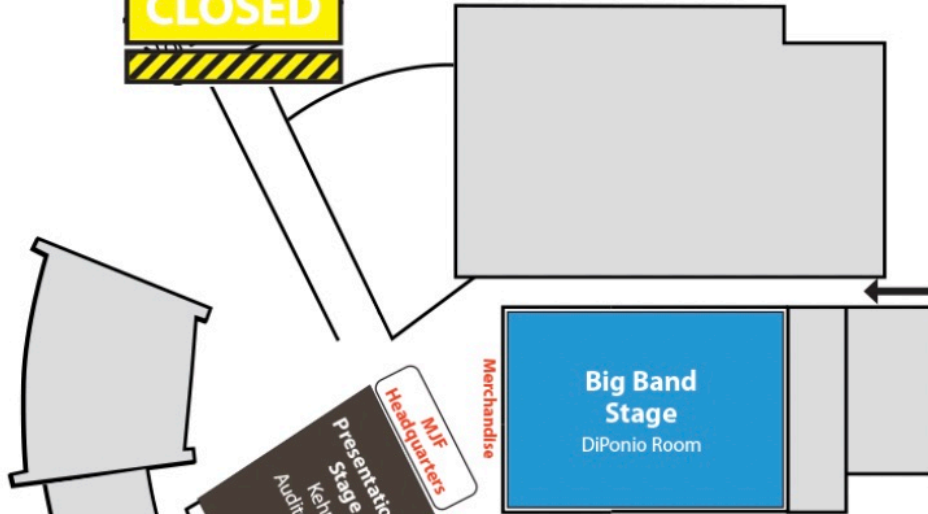

↑ PARKING ↑

NORTH PARKING

Vistatech Dr.

Chippewa Dr.

CLOSED

EAST ENTRANCE VT6

Solo Piano Room
Rennold's Room

RAMP ENTRANCE VT17

↓ PARKING ↓

Construction Entrances 2023